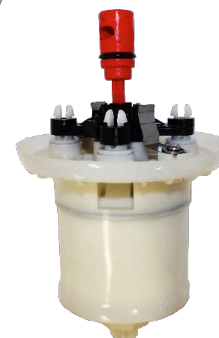

Kit H WSP: Motor piston kit

Motor piston assembly

Model	Product code
SuperDos 15 2,5% WSP	011863TFGB
SuperDos 20 - 30 2,5% WSP	011863GB