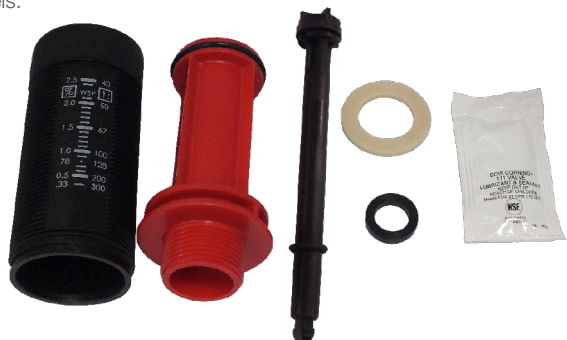

Dosing gasket, O-ring, shaft, inner cylinder, gasket seal

Model	Product code
SuperDos 15 - 20 - 30 2,5% WSP	011850VBCWSP

Kit D WSP: Check valve kit

Suction tube fitting assembly (poppet, O-ring, spring, fitting)

Model	Product code
SuperDos 15 - 20 2,5% WSP	011833WSP
SuperDos 30 2,5% WSP	011831WSPGB

Kit G WSP: Complete lower end kit

Dosing gasket, O-ring, shaft, gasket, inner cylinder and check valve, outer cylinder, ratio adjuster, O-rings, pin, filter, solution tube with strainer filter

Model	Product code
SuperDos 15 - 20 2,5% WSP	011843WSP
SuperDos 30 2,5% WSP	011841WSPGB

Kit H WSP: Motor piston kit

Motor piston assembly

Model	Product code
SuperDos 15 2,5% WSP	011863TFGB
SuperDos 20 - 30 2,5% WSP	011863GB

Conversion Kit WSP

Dosing gasket, O-ring, shaft, inner cylinder, outer cylinder, silicone grease sachet.

Converts standard models into WSP models.

Model	Product Code
SuperDos 15 - 20 - 30 2,5%	012319GB

*Images for information purposes only. Kits may have slight variations depending on the model.